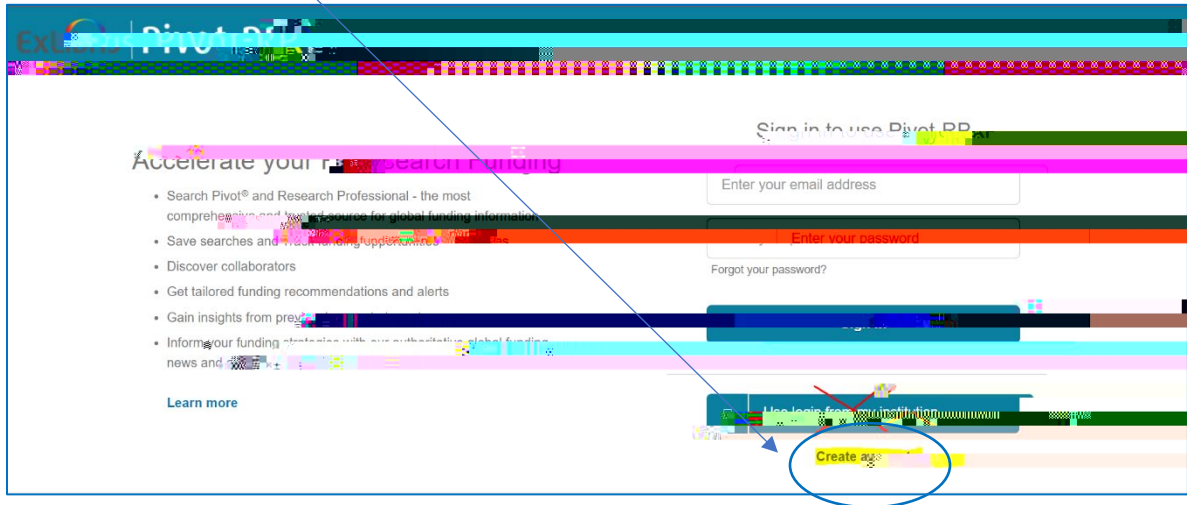

Creating a Pivot Account at Wichita State University

1. Navigate to <https://pivot.proquest.com/>
2. Click on "Create account" – do NOT use the login from my institution option.

Choose the option to use your email address.